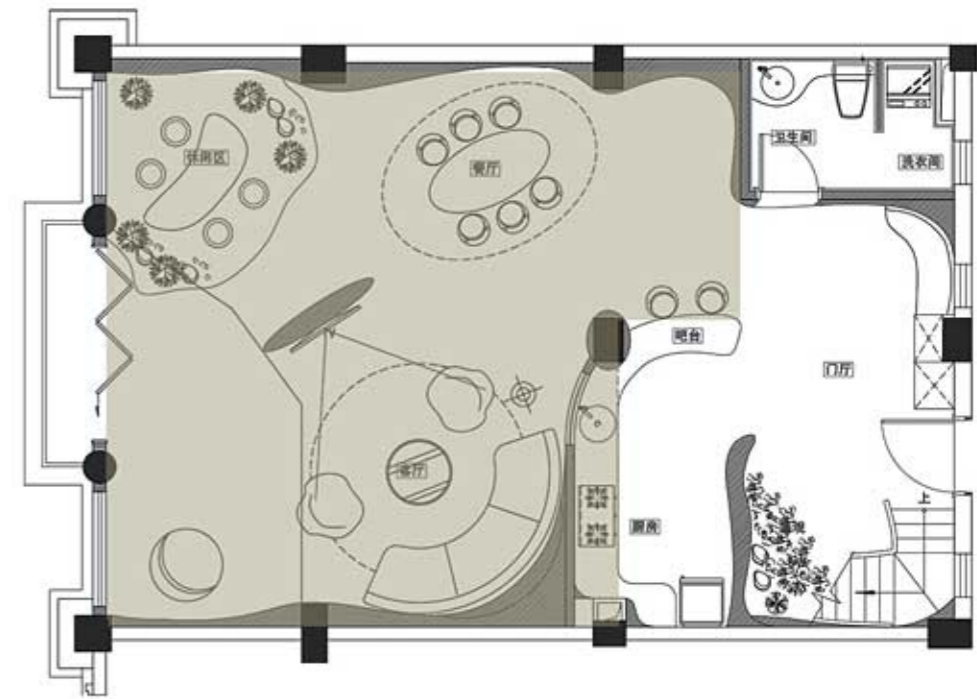

美視高爾夫公寓

A B型样板房

Conceptual Interior Design Proposal For Sample Rooms

OPTION 1

OPTION 1

OPTION 1

OPTION 2

OPTION2

OPTION 2