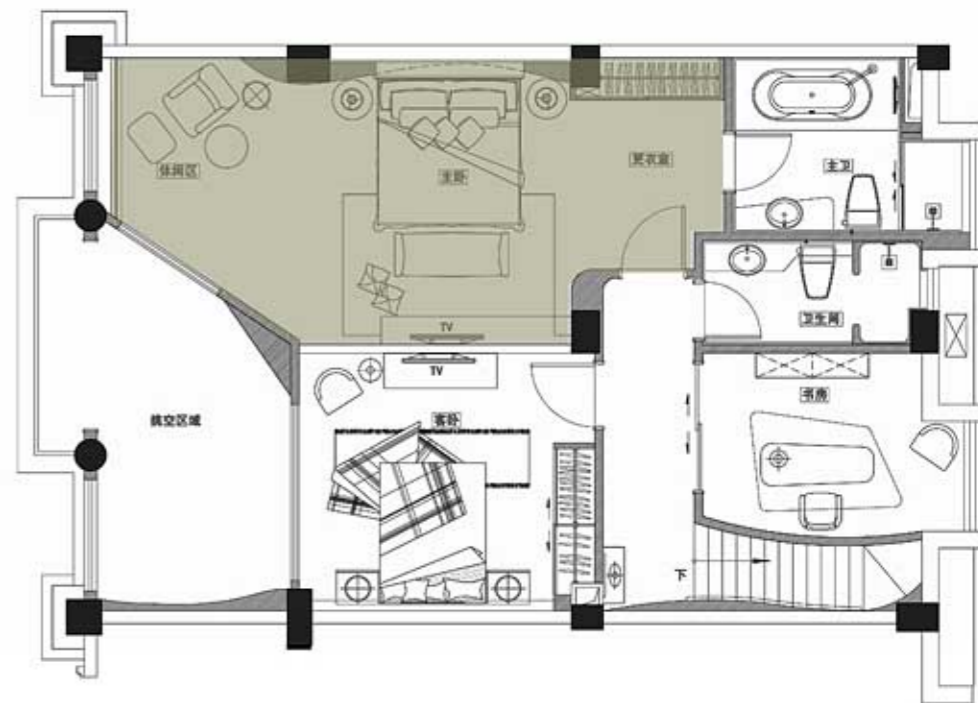

美視高爾夫公寓

A B型样板房

Conceptual Interior Design Proposal For Sample Rooms

OPTION 1

OPTION 1

OPTION 1

OPTION 2

OPTION2