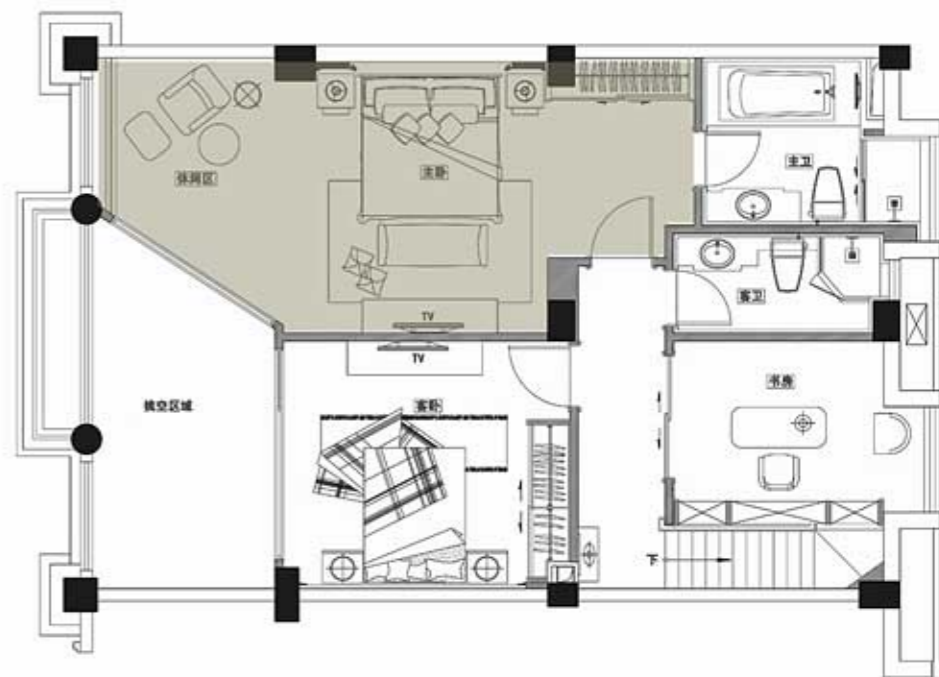

美視高爾夫公寓

A B型样板房

Conceptual Interior Design Proposal For Sample Rooms

OPTION 1

OPTION 1

OPTION 1

OPTION 2

OPTION2