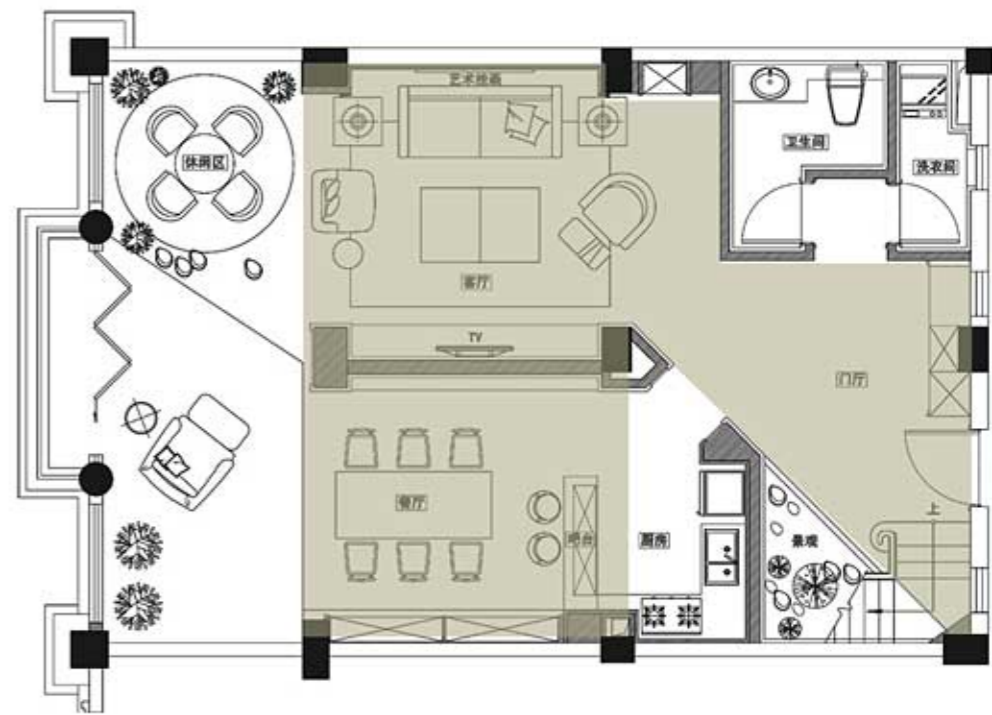

美視高爾夫公寓

A B型样板房

Conceptual Interior Design Proposal For Sample Rooms

OPTION 1

OPTION 1

OPTION 1

OPTION 2

OPTION2