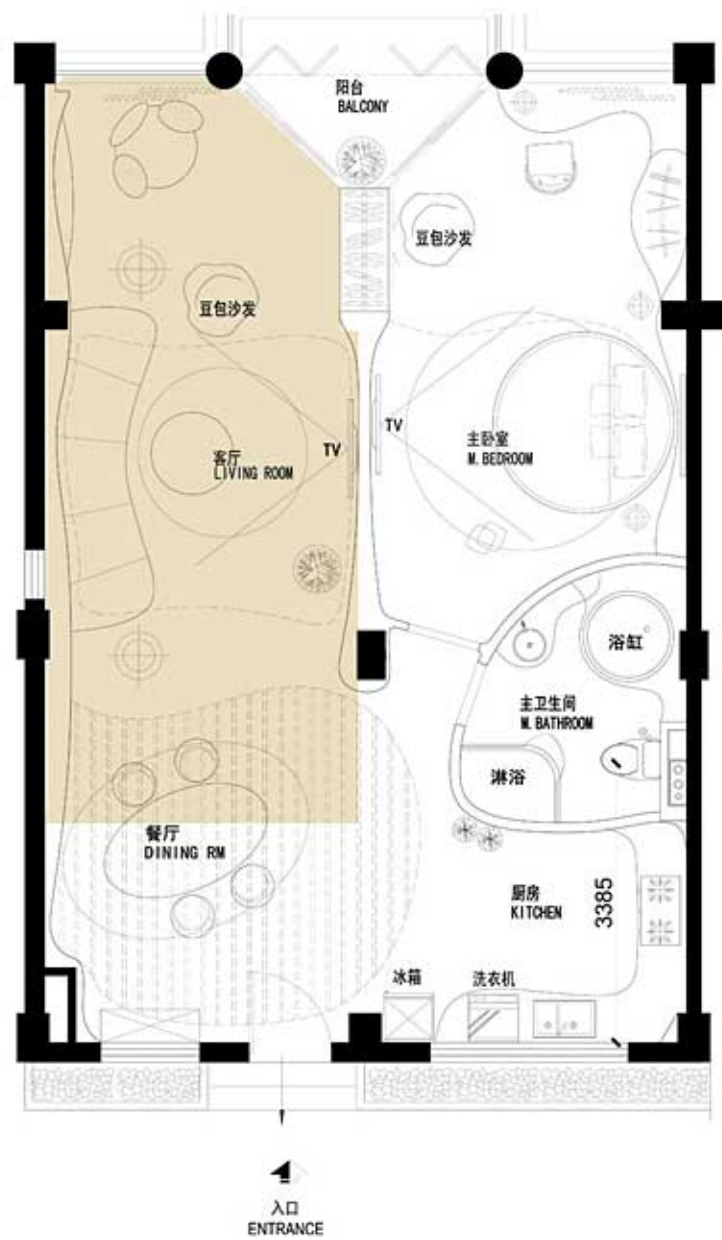

美視高爾夫公寓

A B型样板房

Conceptual Interior Design Proposal For Sample Rooms

OPTION 1

OPTION 1

OPTION 1

OPTION 2

OPTION2

OPTION 2