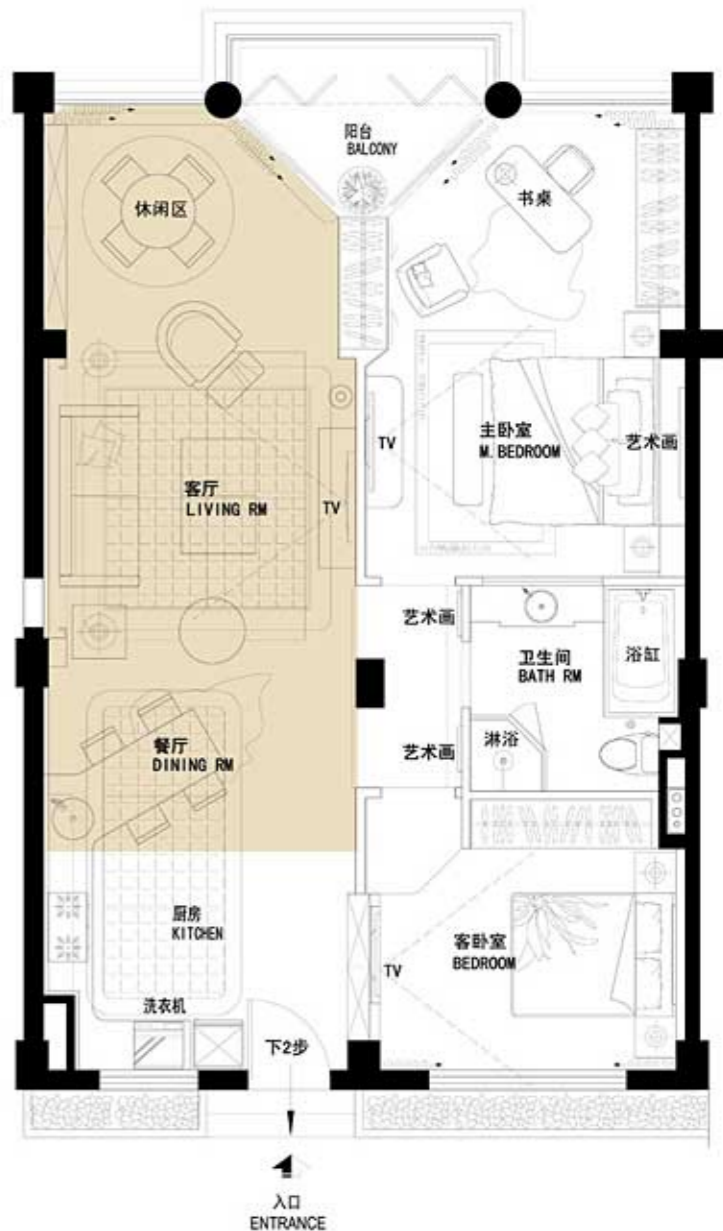

美視高爾夫公寓

A B型样板房

Conceptual Interior Design Proposal For Sample Rooms

OPTION 1

OPTION 1

OPTION 1

OPTION 2

OPTION2